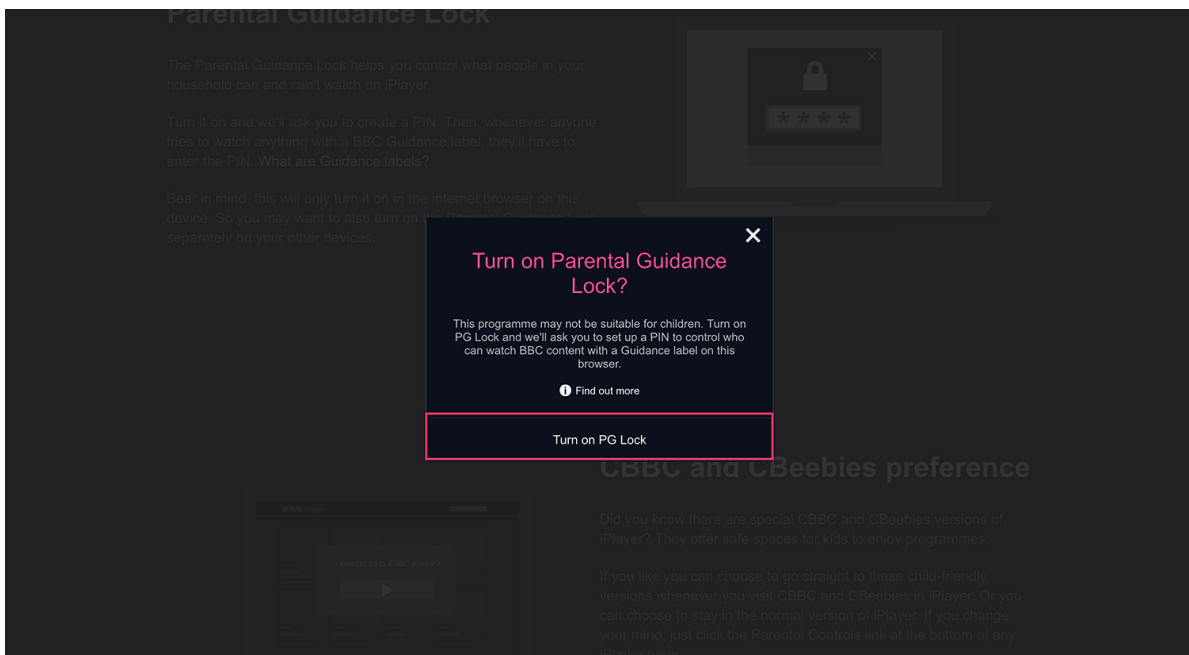

The screenshot shows the BBC iPlayer website's 'Parental Controls' page. The page is dark-themed with white text. At the top, there is a navigation bar with the BBC logo, a 'Sign in' button, and various menu items like News, Sport, Weather, iPlayer, TV, Radio, and More. A search bar is also present. Below the navigation bar, the 'iPlayer' logo is displayed, followed by links for Channels, Categories, A-Z, TV Guide, and My Programmes. The main heading is 'Parental Controls', and the sub-heading is 'Parental Guidance Lock'. The text explains that the lock helps control what people in the household can and can't watch. It also mentions that a PIN will be created and that the lock only applies to the internet browser on the device. A laptop icon shows a PIN entry screen with a lock icon and four asterisks. At the bottom, there is a button labeled 'Turn on PG Lock' and a link labeled 'More about Parental Guidance Lock'. A hand cursor is pointing at the 'Turn on PG Lock' button.

Turn it on and we'll ask you to create a PIN. Then, whenever anyone tries to watch anything with a BBC Guidance label, they'll have to enter the PIN. What are Guidance labels?

Bear in mind, this will only turn it on in the internet browser on this device, so you may want to also turn on Parental Guidance separately on your other devices.

Guidance

BBC Guidance

I am aged 16 or over

Continue

CBBC and CBeebies preference

Did you know there are special CBBC and CBeebies versions of iPlayer? They offer safe spaces for kids to enjoy programmes.

If you like you can choose to go straight to these child-friendly versions whenever you visit CBBC and CBeebies in iPlayer. Or you can choose to stay in the normal version of iPlayer, if you prefer.

BBC iPlayer

Step by step guide

3

Click the 'Turn On' button.

BBC iPlayer

Step by step guide

4

You will now have to create a 4-digit pin code. This will be required whenever an age restricted show is trying to be accessed.