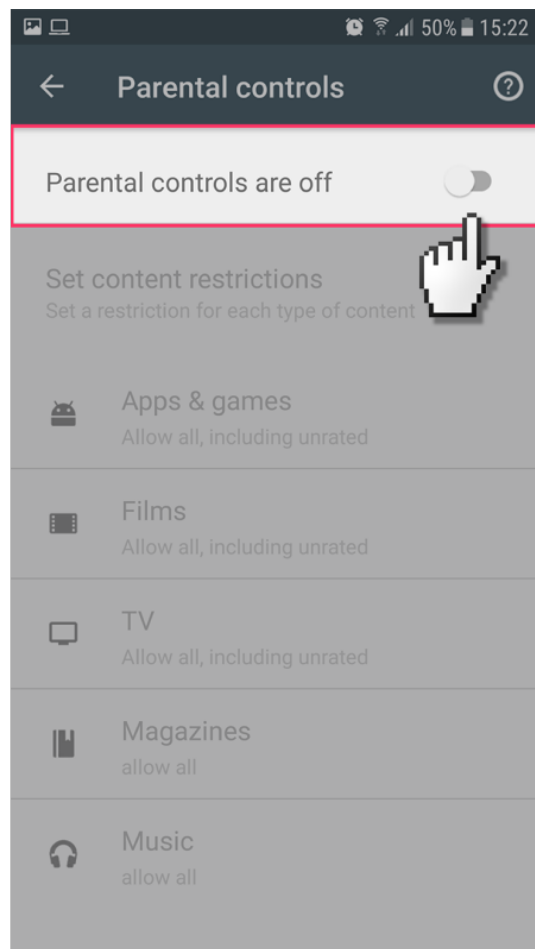

**internet
matters.org**

Parental controls guide

Parental Controls information

Type of guide

Entertainment

Features and Benefits

Google Play restrictions allow you to set the maturity level of apps and set a PIN code for purchases.

1

Go on to the Google Play app on your device. And select the three lines icon to open up the settings.

Google Play

Step by step guide

2

Scroll down and select 'Settings'.

Google Play

Step by step guide

- 3 Select 'Parental Controls'.

Step by step guide

- 4 Switch the parental controls switch to 'on'.

Step by step guide

5

It will ask you to create a 4 digit PIN which will be needed to change the settings in the future. It will ask you to enter this twice for confirmation.

Step by step guide

6

You then have the option to add restrictions to all the different types of content depending on the age of the child.