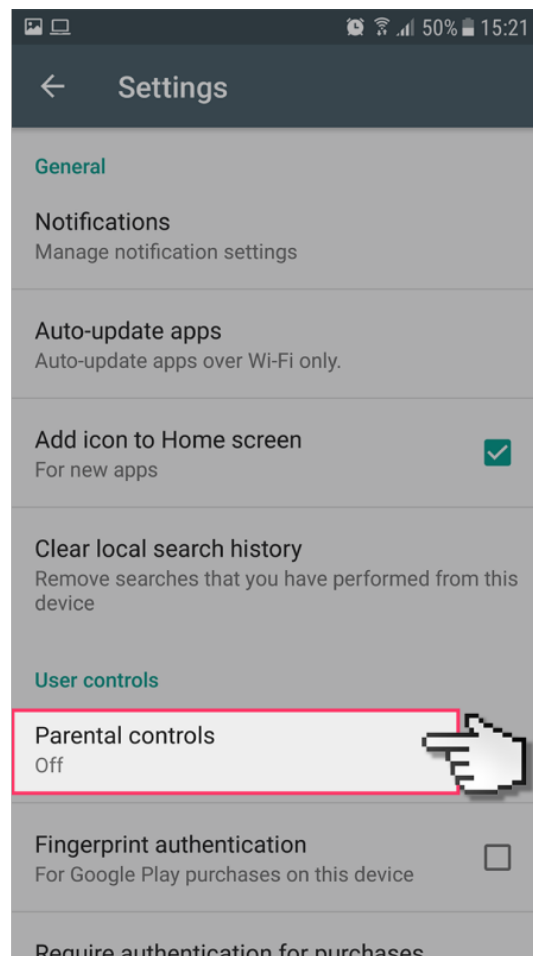

**internet
matters.org**

Parental controls guide

Parental Controls information

Type of guide

Entertainment

Features and Benefits

Google Play restrictions allow you to set the maturity level of apps and set a PIN code for purchases.

1

Go on to the Google Play app on your device. And select the three lines icon to open up the settings.

Google Play

Step by step guide

2

Scroll down and select 'Settings'.

Google Play

Step by step guide

- 3 Select 'Parental Controls'.

Step by step guide

- 4 Switch the parental controls switch to 'on'.

Step by step guide

5

It will ask you to create a 4 digit PIN which will be needed to change the settings in the future. It will ask you to enter this twice for confirmation.