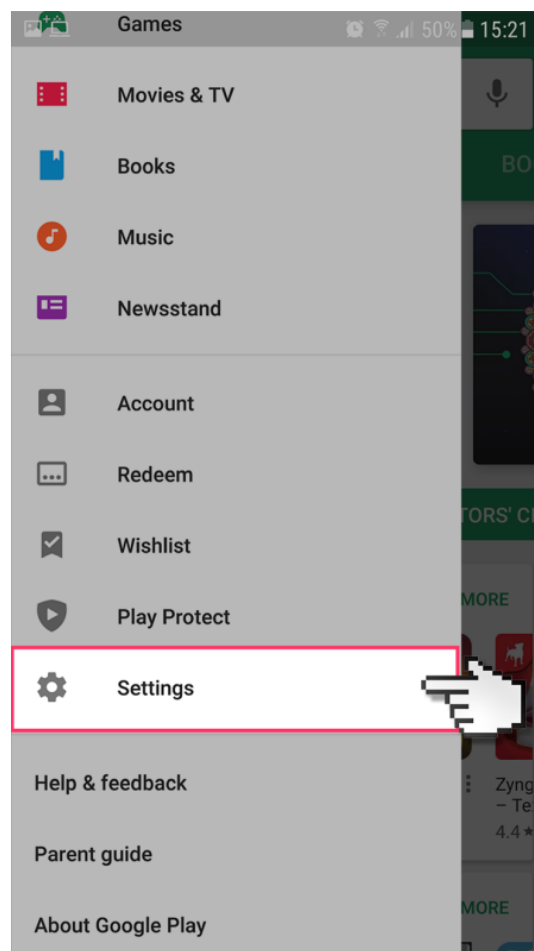

1

Go on to the Google Play app on your device. And select the three lines icon to open up the settings.

Google Play

Step by step guide

2

Scroll down and select 'Settings'.

Google Play

Step by step guide