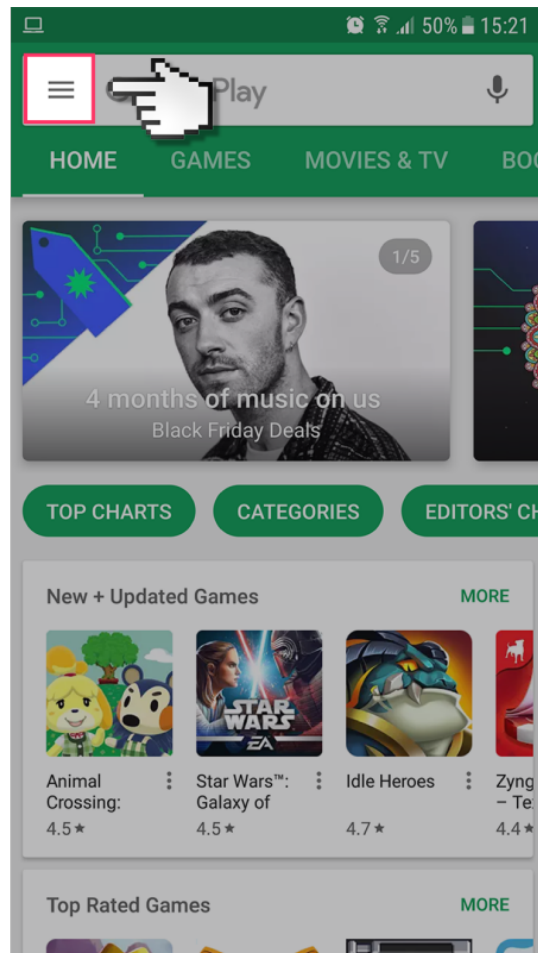

**internet
matters.org**

Parental controls guide

Parental Controls information

Type of guide

Entertainment

Features and Benefits

Google Play restrictions allow you to set the maturity level of apps and set a PIN code for purchases.

1

Go on to the Google Play app on your device. And select the three lines icon to open up the settings.

Google Play

Step by step guide

2

Scroll down and select 'Settings'.

Google Play

Step by step guide