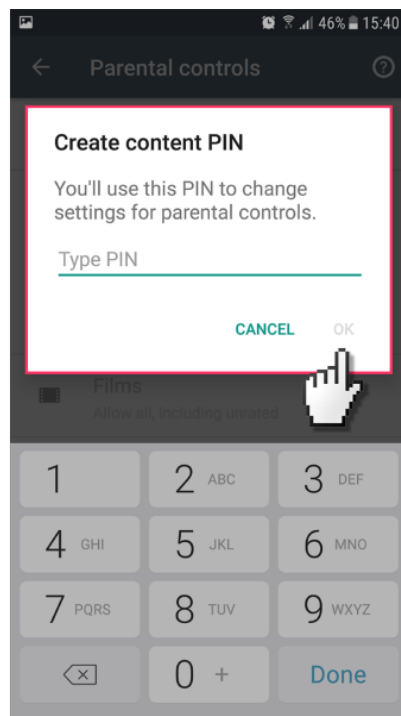

1

Go on to the Google Play app on your device. And select the three lines icon to open up the settings.

Google Play

Step by step guide

2

Scroll down and select 'Settings'.

Google Play

Step by step guide

- 3 Select 'Parental Controls'.

Step by step guide

- 4 Switch the parental controls switch to 'on'.

Step by step guide

5

It will ask you to create a 4 digit PIN which will be needed to change the settings in the future. It will ask you to enter this twice for confirmation.