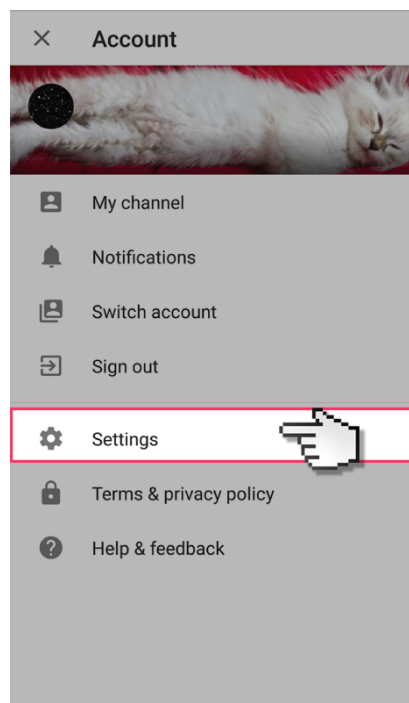

Parental controls guide

YouTube App

Parental Controls information

Type of guide

Entertainment & Search engines

Features and Benefits

Restricted Mode is an opt-in setting that helps screen out explicit and adult content to protect your children when they use YouTube. It also screens out comments on all videos your child watches.

What specific content can I restrict?

Inappropriate content

What do I need?

A Google account (Email & Password)

YouTube App

Step by step guide

1

Open up the YouTube app on your smartphone.

YouTube App

Step by step guide

2

Select your account icon to open the drop down menu and select 'Settings'.

YouTube App

Step by step guide

3

Select 'General'